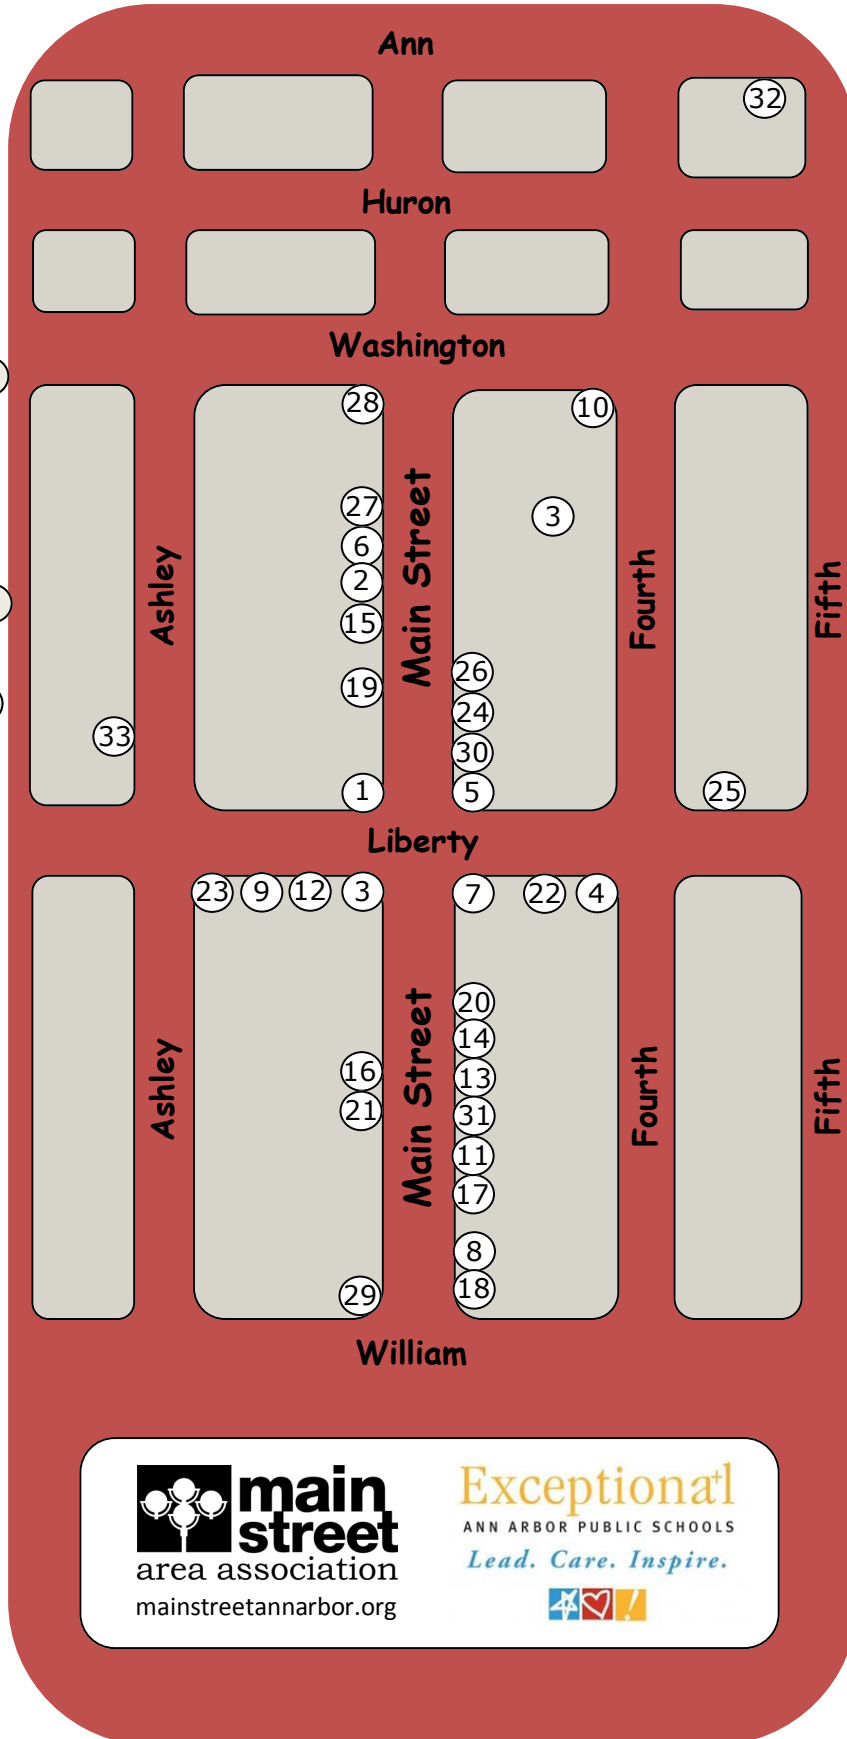

2017 Youth Art Walk

- ABBOT ELEMENTARY**
 - Pretzel Bell (1)
- ALLEN ELEMENTARY**
 - Peaceable Kingdom (2)
- ANGELL ELEMENTARY**
 - Starbucks (3)
- A2 STEAM**
 - Avalon Café & Kitchen (4)
 - Cherry Republic (5)
 - Felix Bistro & Bar (6)
 - Shinola (7)
- BRYANT ELEMENTARY**
 - Real Seafood Company (8)
- BURNS PARK ELEMENTARY**
 - Ann Arbor Art Center (9)
 - Literati (10)
- CARPENTER ELEMENTARY**
 - Trader Joe's
- CLAGUE MIDDLE SCHOOL**
 - The Bo Store (11)
- COMMUNITY HIGH**
 - Sweetwaters (Kerrytown)
 - VinBar (12)
- DICKEN ELEMENTARY**
 - Moosejaw (13)
- EBERWHITE ELEMENTARY**
 - Roeda Studio (14)
- FORSYTHE MIDDLE SCHOOL**
 - Wireless Zone (15)
- HAISLEY ELEMENTARY**
 - Conor O'Neill's (16)
- HURON HIGH**
 - Pangborn Collection (17)
- KING ELEMENTARY**
 - Palio (18)

- LAKEWOOD ELEMENTARY**
 - Avalon Café and Kitchen (4)
 - Rock Paper Scissors (19)
- LAWTON ELEMENTARY**
 - M-Den (20)
- LOGAN ELEMENTARY**
 - Gratz (21)
- MITCHELL ELEMENTARY**
 - Cupcake Station (22)
- PATHWAYS**
 - The Beer Grotto (23)
- PATTENGILL ELEMENTARY**
 - Footprints (24)
- PIONEER HIGH**
 - Abracadabra (25)
 - Fjallraven (26)
 - Schlanderer & Sons (27)
- PITTSFIELD ELEMENTARY**
 - Cherry Republic (5)
- SCARLETT MIDDLE SCHOOL**
 - bd's Mongolian Grill (28)
- SKYLINE HIGH**
 - Raymond James (29)
- SLAUSON MIDDLE SCHOOL**
 - Vault of Midnight (30)
- TAPPAN MIDDLE SCHOOL**
 - Underground Printing (31)
- THURSTON ELEMENTARY**
 - Hands On Museum (32)
- WINES ELEMENTARY**
 - Downtown Home & Garden (33)

main street
area association
mainstreetannarbor.org

Exceptional!
ANN ARBOR PUBLIC SCHOOLS
Lead. Care. Inspire.